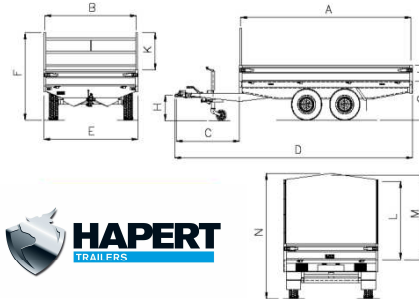

Accessories	
High cover 150 cm. high	
Useful height sides [L]	150
Useful height in the middle [M]	162
Total height [N]	240
High cover 180 cm. high	
Useful height sides [L]	180
Useful height in the middle [M]	192
Total height [N]	270
High cover 210 cm. high	
Useful height sides [L]	210
Useful height in the middle [M]	222
Total height [N]	300

Dimensions in cm, weights in kg.

All specifications are subject to change

Edition: 2022